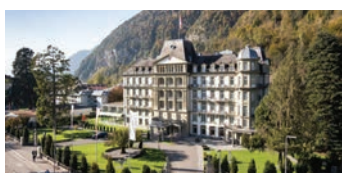

View over Interlaken from Harder Kulm lookout and Panorama Restaurant© Jungfrau Railways

INTERLAKEN

Accommodation options for Interlaken

INTERLAKEN | DU NORD ★★★★★

Centrally-located and only a five minute walk to the town centre. The bedrooms each offer private facilities, hairdryer, cable-TV, phone, Internet connection.

PRICES ON APPLICATION
CALL RESERVATIONS ON 1300 65 10 65

INTERLAKEN | ROYAL ST GEORGE ★★★★★

This 4-star superior hotel with its historic facade is located 300m from the Harderbahn Funicular Railway and 400 m from the centre of Interlaken.

PRICES ON APPLICATION
CALL RESERVATIONS ON 1300 65 10 65

INTERLAKEN | LINDNER GRAND BEAU RIVAGE ★★★★★

Situated 5 minutes' walk from the Interlaken Ost train station, the Hotel features an indoor pool and a restaurant. 99 rooms all with private facilities, minibar, phone, TV, restaurant, indoor pool, fitness room and parking. Free WiFi is available in all areas.

PRICES ON APPLICATION
CALL RESERVATIONS ON 1300 65 10 65

INTERLAKEN

Apartments

INTERLAKEN | SWISS INN HOTEL & APARTMENTS ★★★★★

★★★★★

This apart'otel is set in a residential area, a 3-minute walk from the city centre and 250 metres from the Interlaken West harbour. 14 rooms and self-catering apartments all with a TV and a private bathroom. Free WiFi is also available.