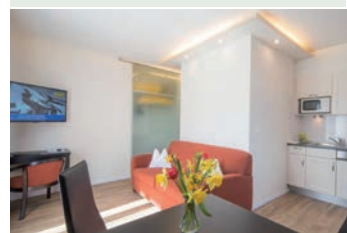

PRICES ON APPLICATION
CALL RESERVATIONS ON 1300 65 10 65

INTERLAKEN | LINDNER GRAND BEAU RIVAGE ★★★★★

Situated 5 minutes' walk from the Interlaken Ost train station, the Hotel features an indoor pool and a restaurant. 99 rooms all with private facilities, minibar, phone, TV, restaurant, indoor pool, fitness room and parking. Free WiFi is available in all areas.

PRICES ON APPLICATION
CALL RESERVATIONS ON 1300 65 10 65

INTERLAKEN

Apartments

INTERLAKEN | SWISS INN HOTEL & APARTMENTS ★★★★★

★★★★★

This apart'otel is set in a residential area, a 3-minute walk from the city centre and 250 metres from the Interlaken West harbour. 14 rooms and self-catering apartments all with a TV and a private bathroom. Free WiFi is also available.