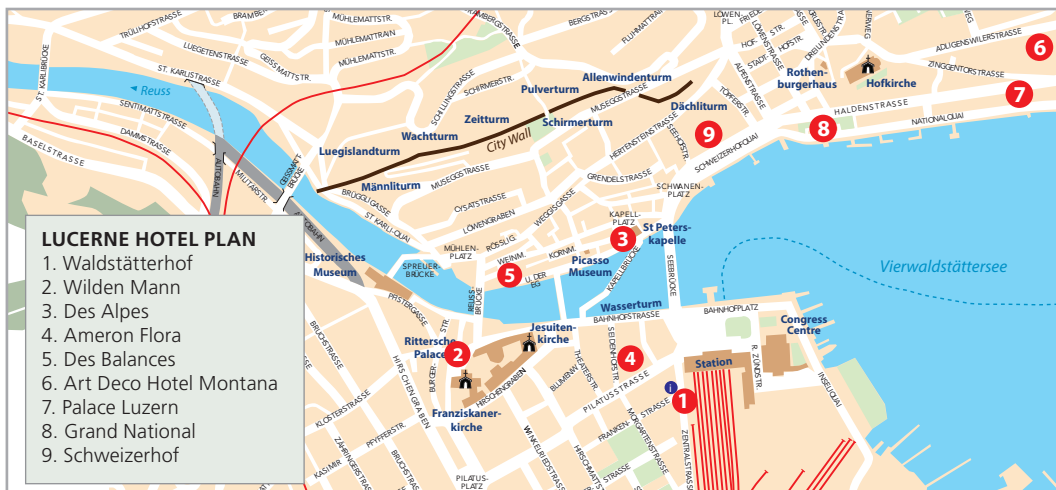

Above: Images of Swiss Chocolate Adventure

Lucerne Congress Centre

LUCERNE

Accommodation options for Lucerne

LUCERNE | DES ALPES ★★ ★

Located in the heart of the historic pedestrian zone, the hotel has rooms with great views of the city. It is close to restaurants, shopping and sightseeing.

PRICES ON APPLICATION
CALL RESERVATIONS ON 1300 65 10 65

LUCERNE | AMERON FLORA ★★ ★★

Close to the Kapell Bridge and the train station. 161 rooms all with mountain views, modernly-furnished with private facilities, minibar and satellite TV.

PRICES ON APPLICATION
CALL RESERVATIONS ON 1300 65 10 65

LUCERNE | ART DECO HOTEL MONTANA ★★ ★★

Modern Art Deco style hotel, minutes from both the Old Town and the rail station. 65 rooms all with private facilities, phone and TV.

PRICES ON APPLICATION
CALL RESERVATIONS ON 1300 65 10 65

LUCERNE HOTEL PLAN

1. Waldstätterhof
2. Wilden Mann
3. Des Alpes
4. Ameron Flora
5. Des Balances
6. Art Deco Hotel Montana
7. Palace Luzern
8. Grand National
9. Schweizerhof